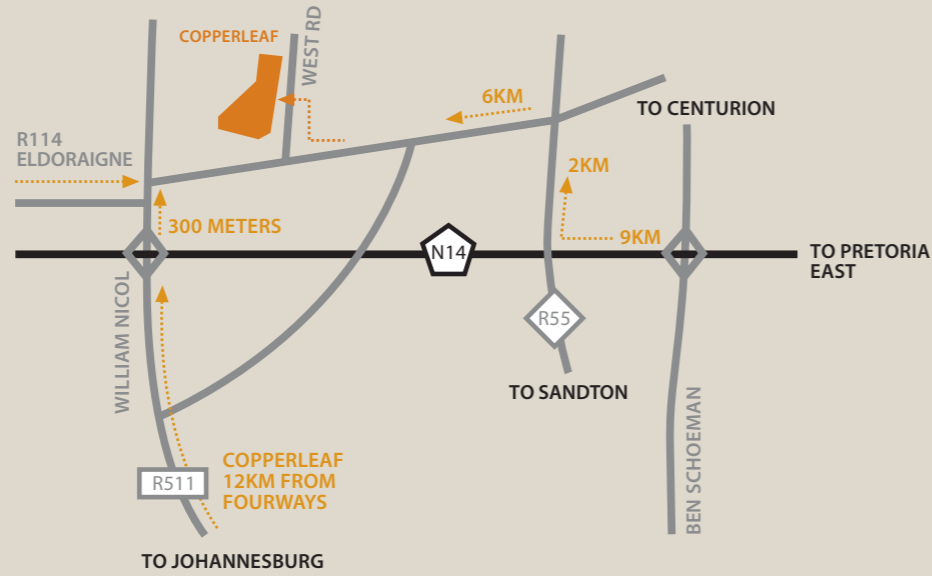

www.copper-leaf.co.za

SITE LAYOUT

Road Names from Inside Page

EXTENSION 1

- WHISKEY CREEK STREET
- OUBAAI AVENUE
- PEBBLE BEACH STREET
- EL SALER STREET
- SAN LORENZO PLACE
- STUTTGARTER STREET
- MILANO STREET
- ST ANDREWS STREET
- SUNNINGDALE CRESENT

EXTENSION 2

- ANAHITA AVENUE
- WILSON HILLS AVENUE
- CHERRY HILLS STREET
- ROYAL PORTRUSH CRESENT
- ST GEORGE'S CRESENT
- BANDON DUNES STREET
- SHOREACRES CRESENT
- CASA DE CAMPO STREET
- SAND HILLS CLOSE

EXTENSION 3

- ANAHITA AVENUE
- MORFONTAINE STREET
- CHERRY HILLS STREET
- CRUDEN BAY STREET
- PRAIRIE DUNE
- KINGSTON HEATH STREET
- SHADOW CREEK STREET
- GANTON STREET

- 1. PINE VALLEY CRESENT
- 2. AUGUSTA PLACE
- 3. OAKMONT PLACE
- 4. OAK HILL PLACE
- 5. HALMSTAD PLACE
- 6. CHANTILLY PLACE
- 7. BEUERBERG STREET
- 8. OLGIATA CRESENT
- 9. TORINO PLACE
- 10. TURNBERRY PLACE

- 1. DOUBLE EAGLE CRESENT
- 2. WHISTLING STRAITS STREET
- 3. SAN LORENZO STREET
- 4. RIVIERA PLACE
- 5. WALDERRAMA STREET
- 6. BALTUSROL PLACE
- 7. WALTON HEATH STREET
- 8. SOUTHERN HILLS PLACE
- 9. FISHERS ISLAND STREET
- 10. WINGED FOOT PLACE
- 11. PEACHTREE PLACE
- 12. SPYGLASS HILL PLACE
- 13. QUAKER RIDGE